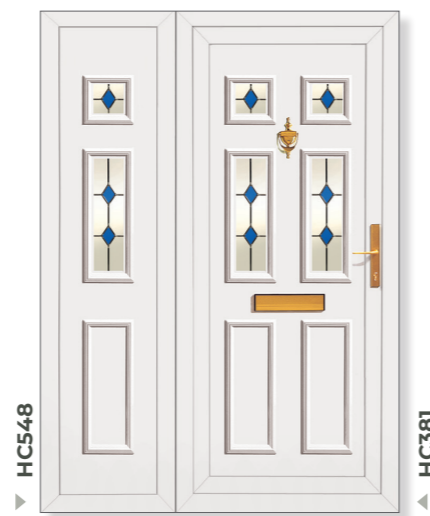

Rannoch Two
Blue Diamond   Rannoch Four
Blue Diamond

Accessories

Our distinctive range of accessories are designed to complement our doors for the perfect finishing touch.

Available in a choice of colours: Gold, Silver, Black or White, and Polished Gold or Polished Chrome.