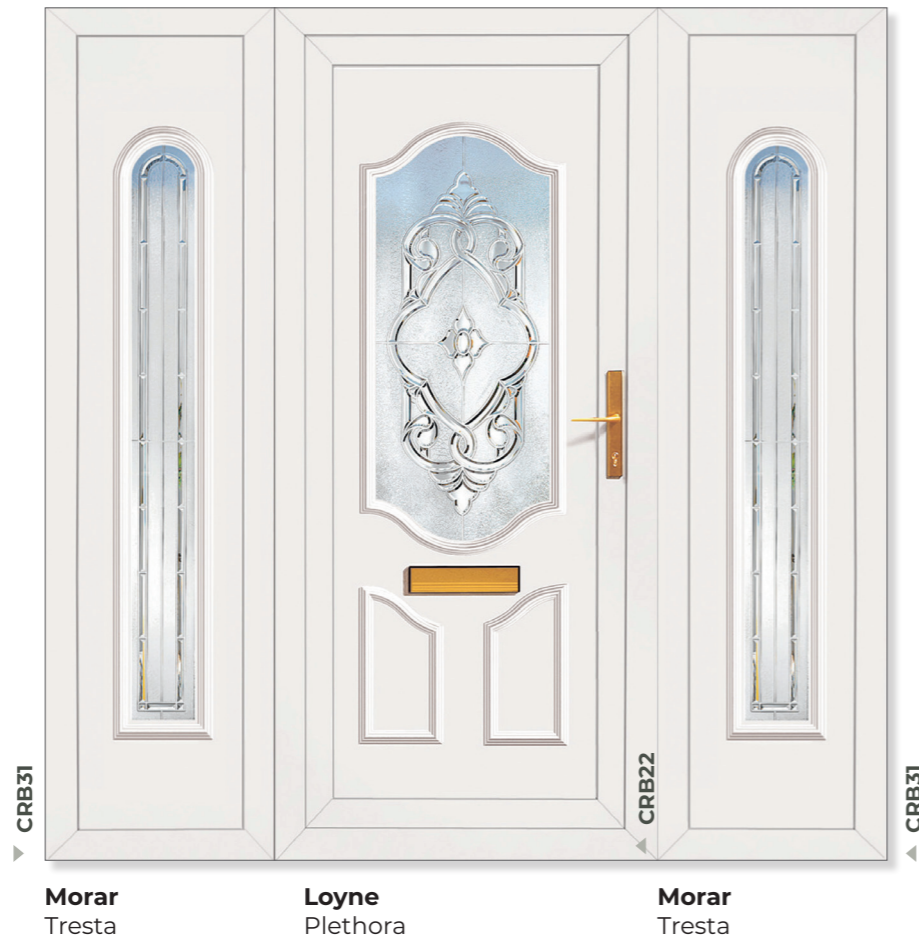

Side Panels

Greenock Half
Crystalline