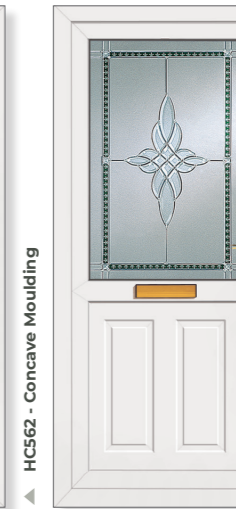

Dundee Half
Blenvie

HC562 - Concave Moulding