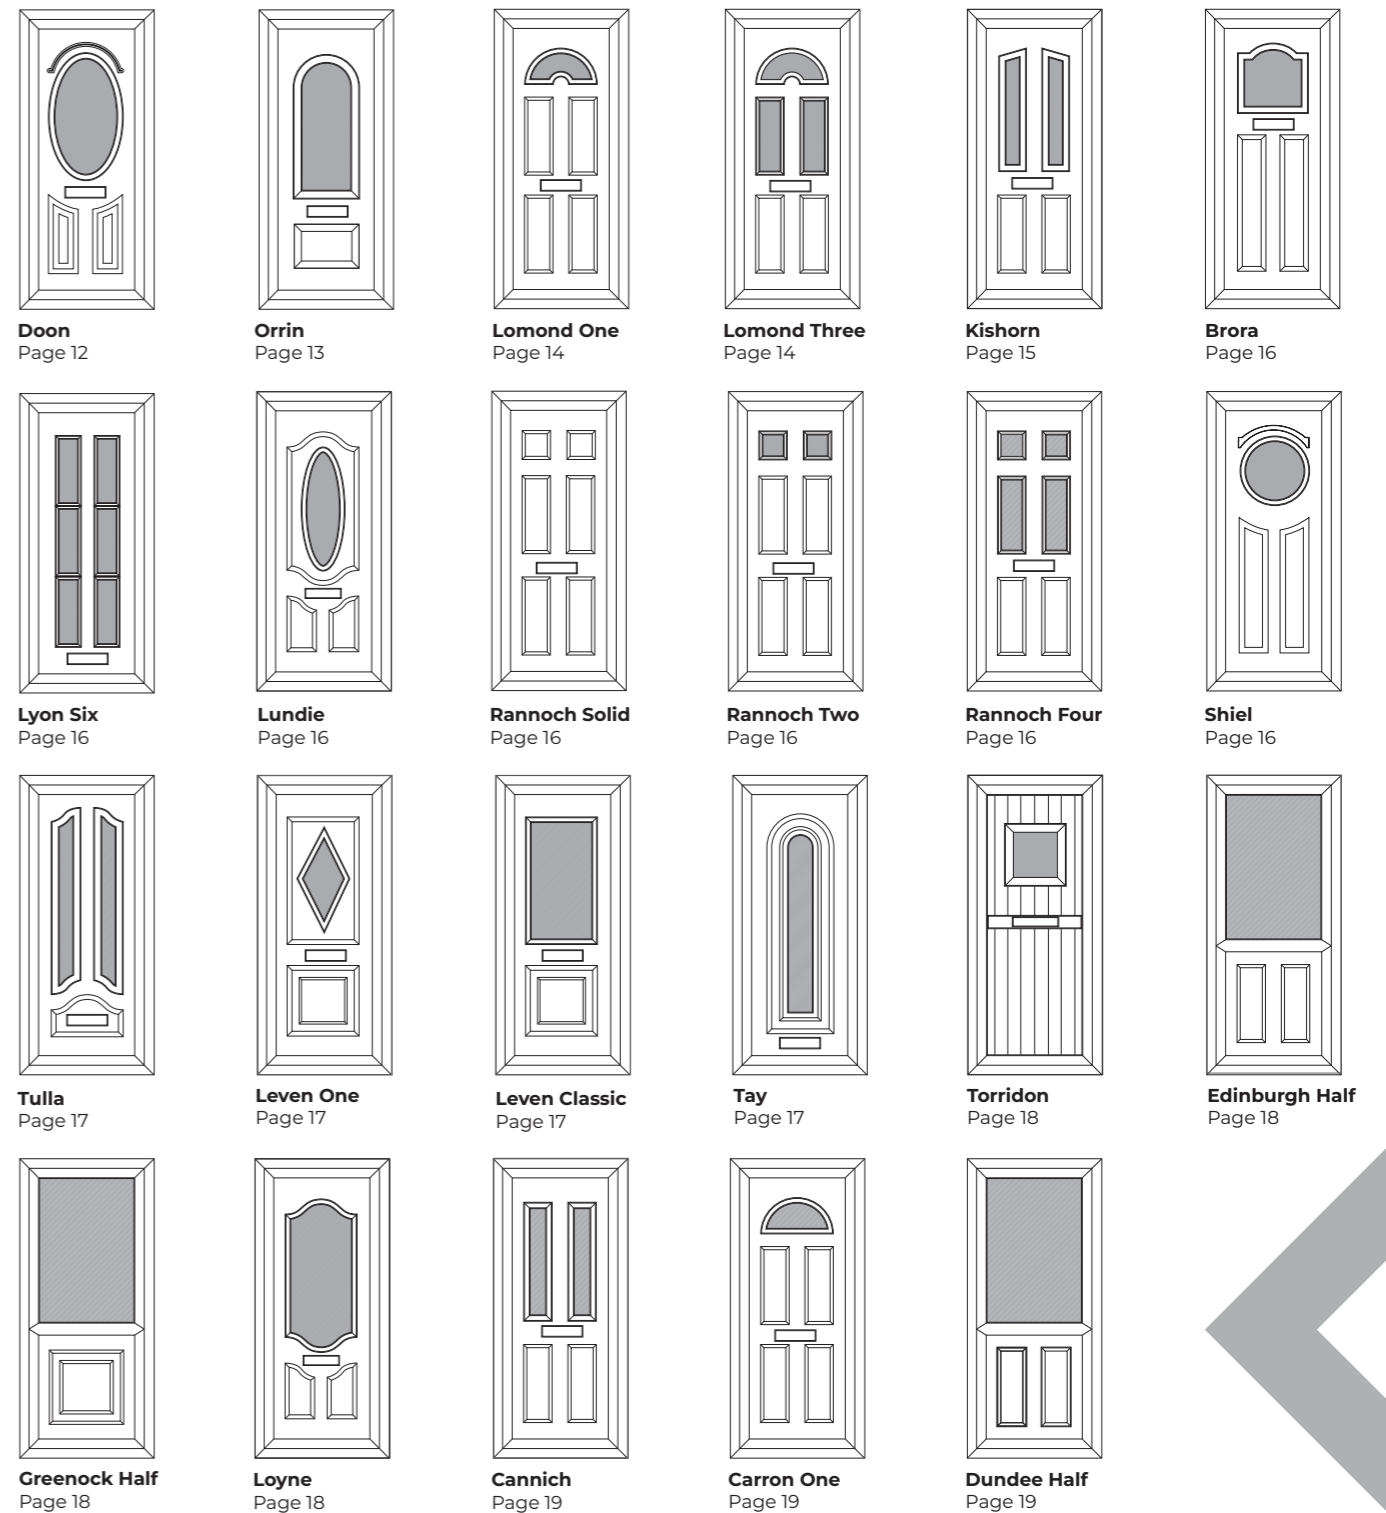

Doon
Page 12

Orrin
Page 13

Lomond One
Page 14

Lomond Three
Page 14

Kishorn
Page 15

Brora
Page 16

Lyon Six
Page 16

Lundie
Page 16

Rannoch Solid
Page 16

Rannoch Two
Page 16

Rannoch Four
Page 16

Shiel
Page 16

Tulla
Page 17

Leven One
Page 17

Leven Classic
Page 17

Tay
Page 17

Torrison
Page 18

Edinburgh Half
Page 18